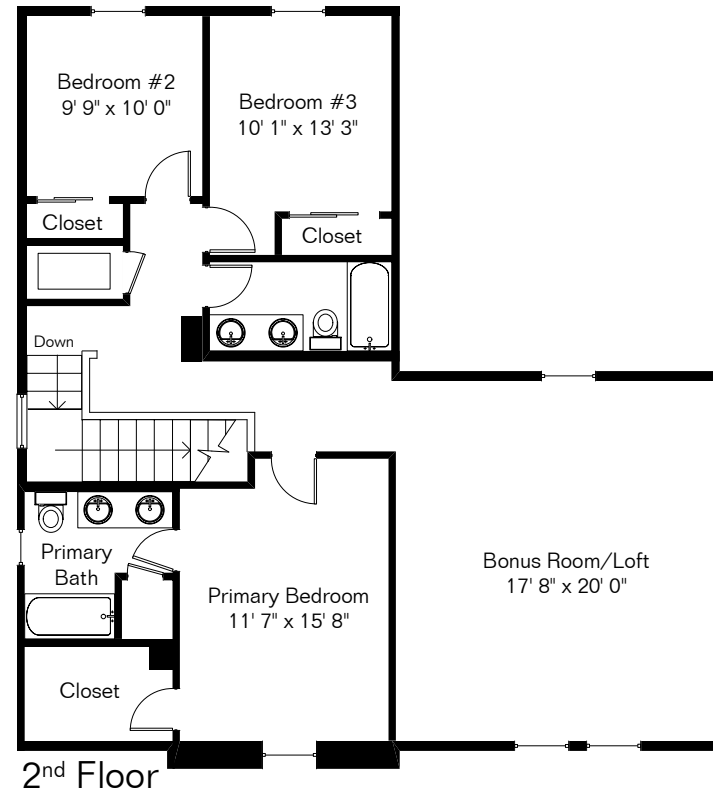

The square footages and room size information are deemed to be reliable but are not guaranteed and should be independently verified. This drawing is for marketing purposes only.

4192 E Boulder Springs Way

1st Floor 891 Sq Ft
 2nd Floor 1,258 Sq ft

 Total Living Area 2,149 Sq Ft
 Garage 426 Sq Ft

Site Visit June 2022

0 ft. 6 ft. 10 ft. 20 ft.

Copyright 2022 Floor Plans First! LLC
 All Rights Reserved.

Floor Plans First!^{LLC}
 See the Floor Plan First™