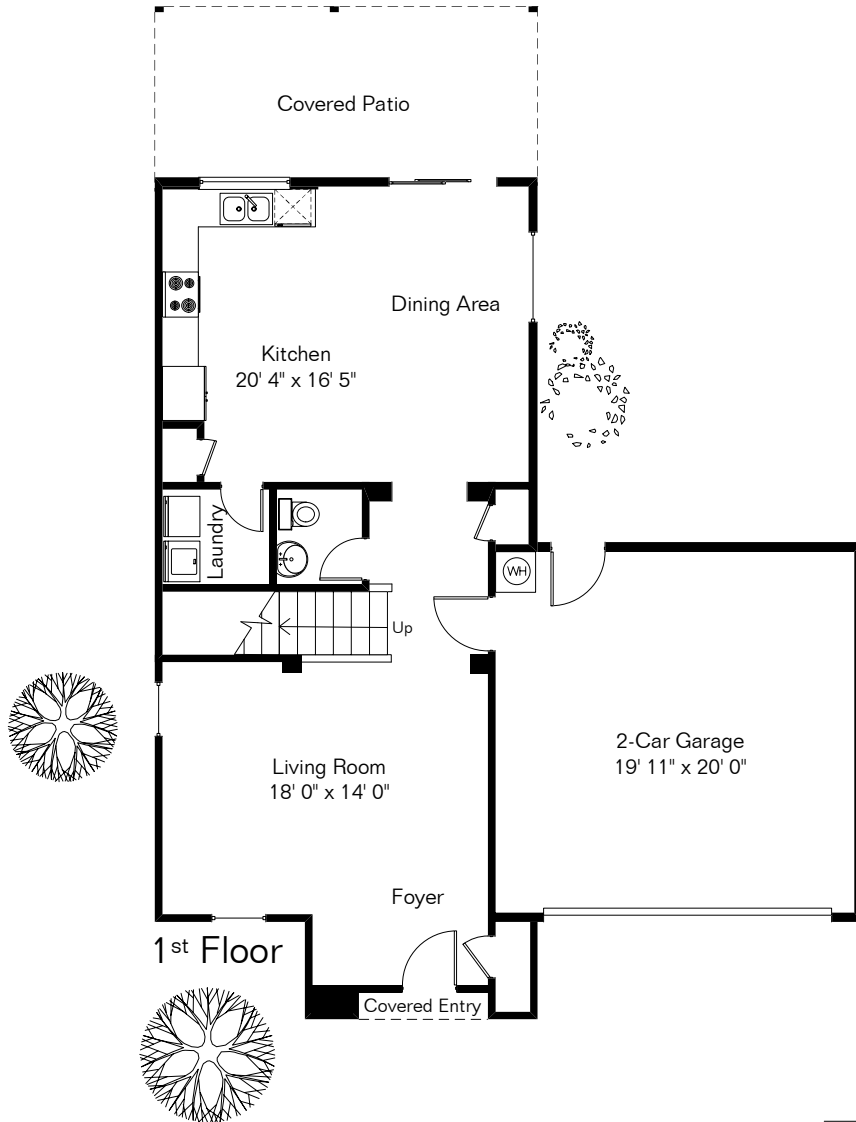

The square footages and room size information are deemed to be reliable but are not guaranteed and should be independently verified. This drawing is for marketing purposes only.

4192 E Boulder Springs Way

1st Floor 891 Sq Ft
 2nd Floor 1,258 Sq ft

 Total Living Area 2,149 Sq Ft
 Garage 426 Sq Ft

Site Visit June 2022

0 ft. 6 ft. 10 ft. 20 ft.

Copyright 2022 Floor Plans First! LLC
 All Rights Reserved.

Floor Plans First!^{LLC}
 See the Floor Plan First™